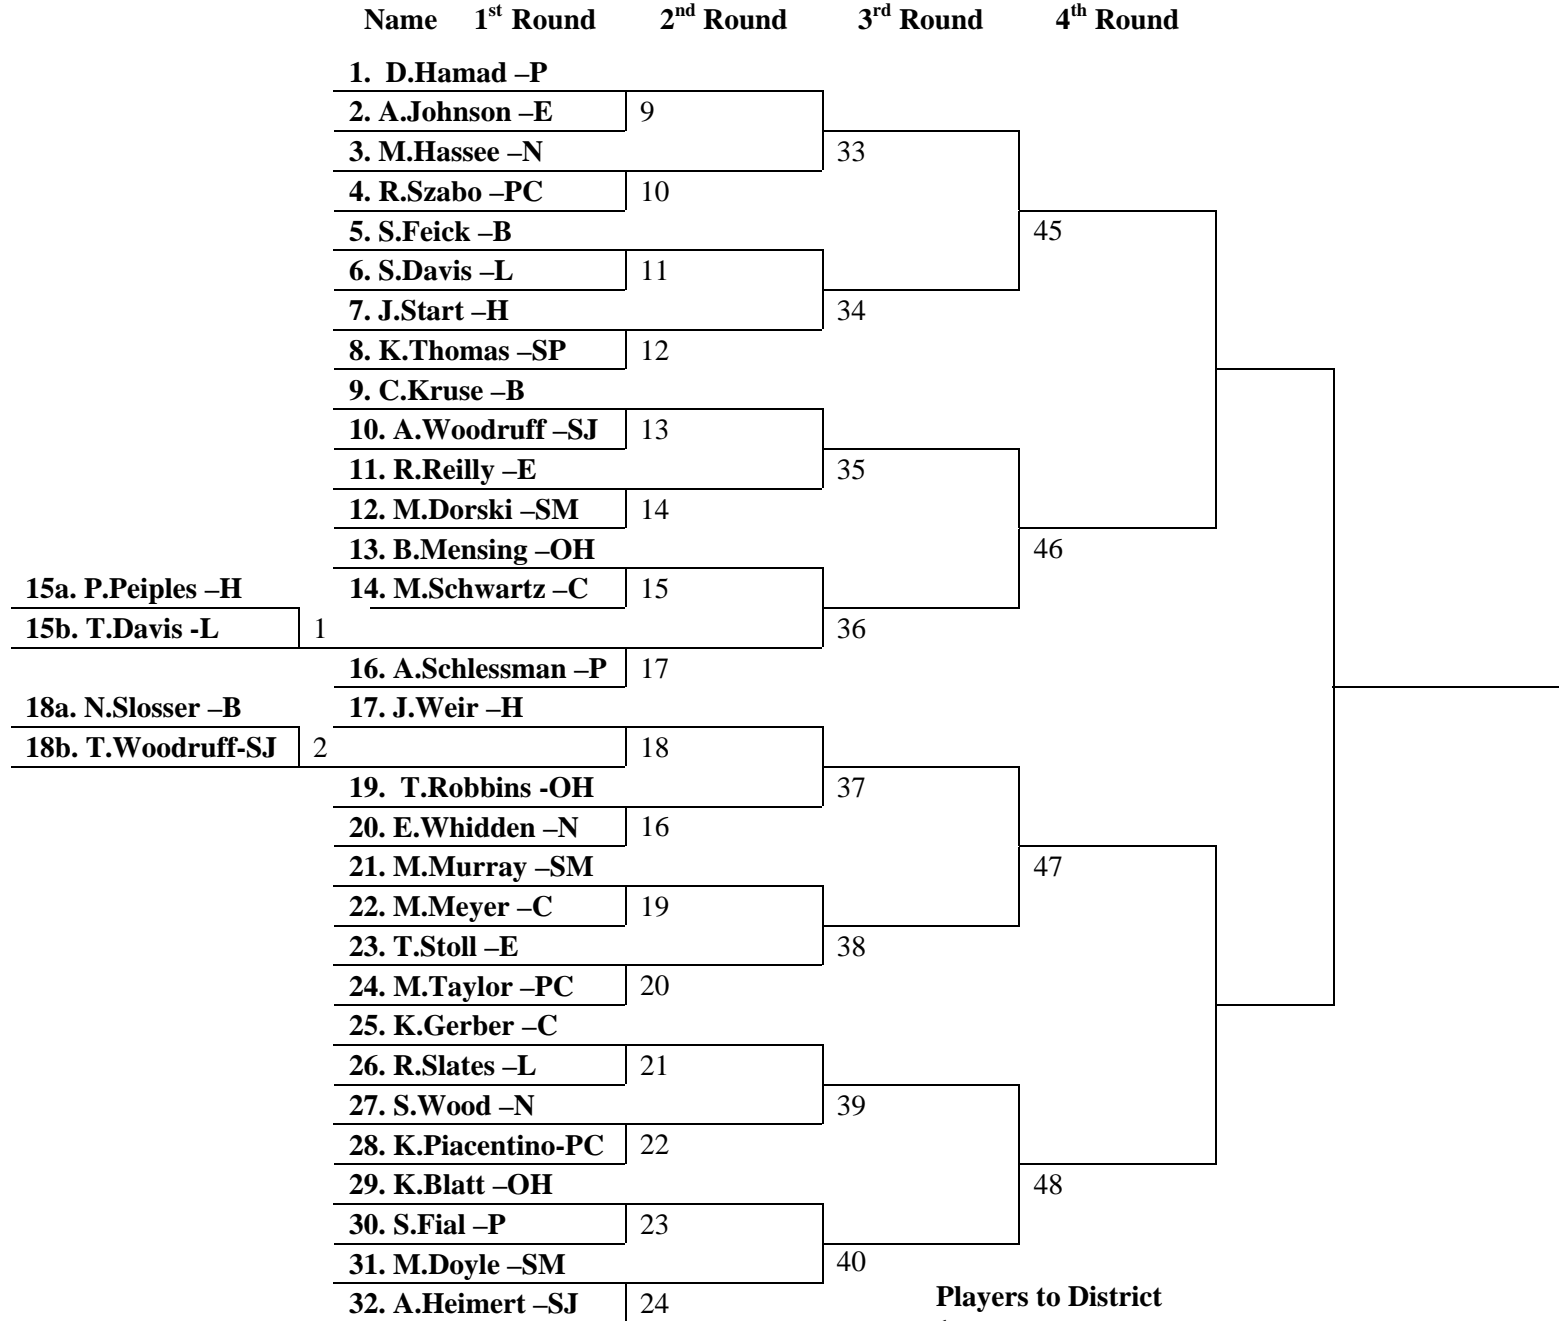

Port Clinton Girls Sectional Tennis - Singles

Division II **Location:** Port Clinton HS **Date:** Oct. 4 & 6, 2007, 9:00 a.m.

Tournament Managers: Rod Gale / Jim Greer

Seeded Players	
1.	Amy Schlessman- P
2.	Jacque Weir-H
3.	Alexis Heimert-SJ
4.	Dalal Hamad-P

Players to District

1. _____
2. _____
3. _____
4. _____